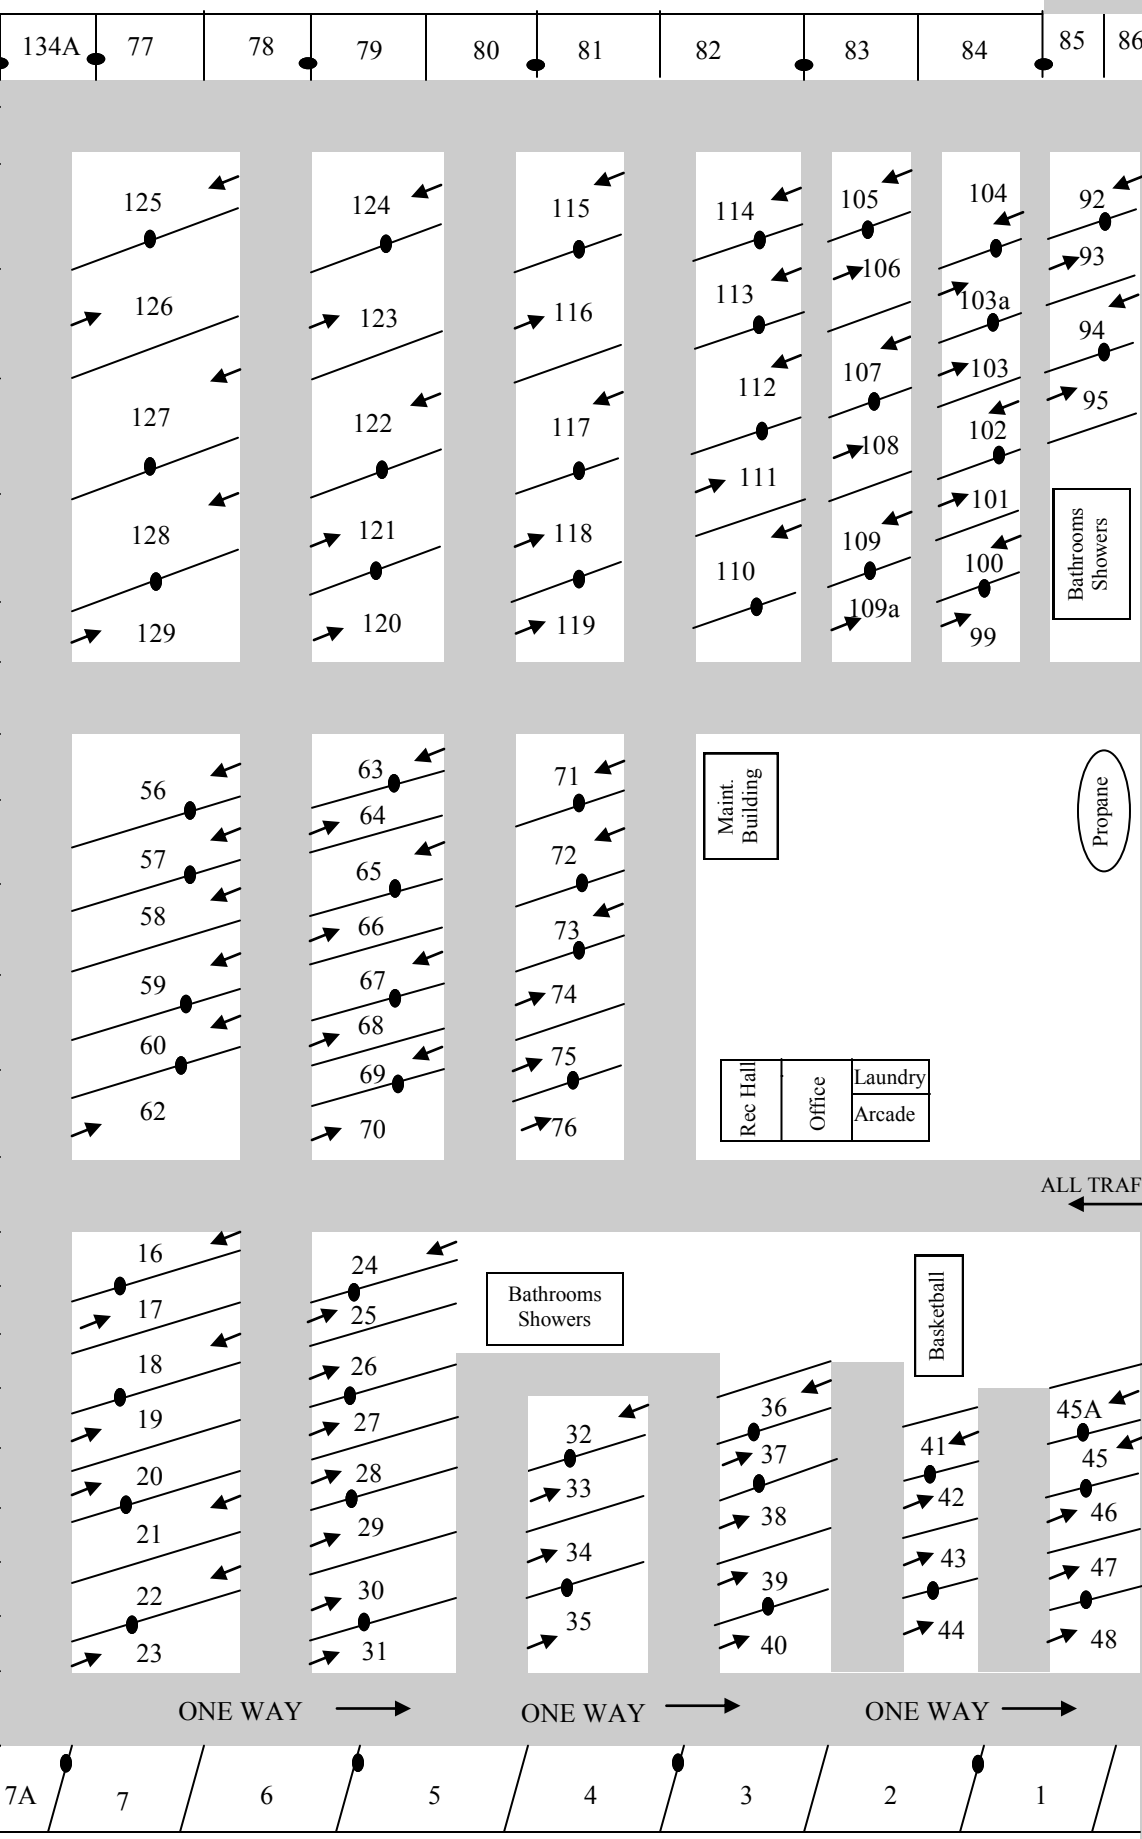

Private Property

Private Property

Private Property

85a 86a 87a 88 89 90  
 91  
 96

Private Property

Private Property

Private Property

134  
 133A  
 133  
 132  
 131  
 130  
 55  
 54  
 53  
 52  
 51  
 50  
 49  
 15  
 14  
 13  
 12  
 11  
 10  
 9  
 8  
 7C  
 7B  
 7A  
 7  
 6  
 5  
 4  
 3  
 2  
 1

Tenting Area T3-T6

Dump Station

98  
T2  
T1

271 West Main St  
 Niantic, CT 06357  
 860-739-9308  
 Campniantic.NET

Tenting Area No Hookups

● W/E/C Hookups  
 Map Not Drawn To Scale

Entrance